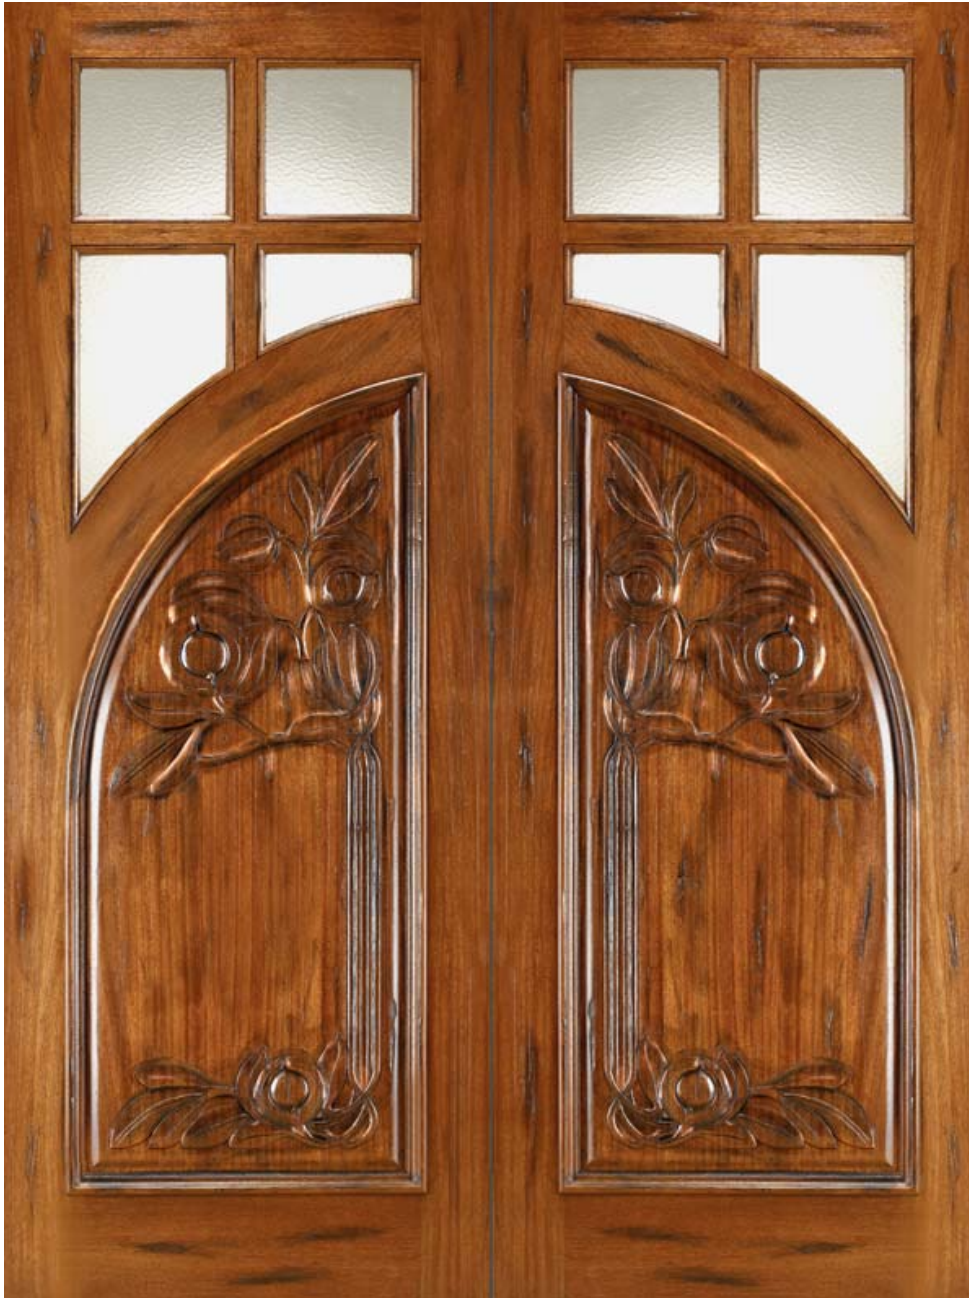

ART NOUVEAU DOORS

www.beveled.com
(800) 899-0339

AN-12011

DESIGN DETAILS

www.beveled.com

(800) 899-0339

Doors are Mahogany - most with an operable window

AN-12010

AN-12001

AN-12002

AN-12009

DESIGN DETAILS

www.beveled.com

(800) 899-0339

Doors are Mahogany - most with an operable window

AN-12006