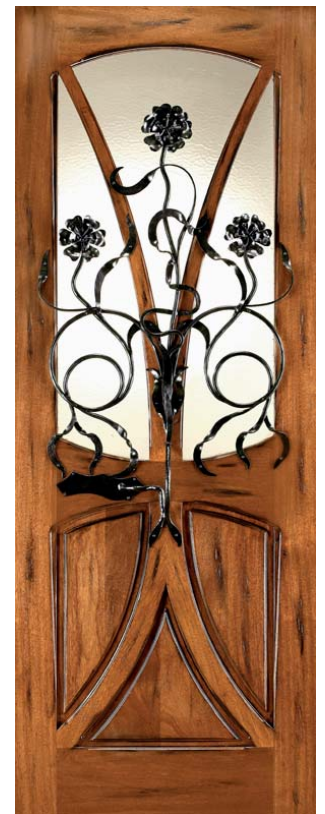

ART NOUVEAU DOORS

www.beveled.com
(800) 899-0339

AN-12011

DESIGN DETAILS

www.beveled.com

(800) 899-0339

Doors are Mahogany - most with an operable window

AN-12010

AN-12001

AN-12002

AN-12009

DESIGN DETAILS

www.beveled.com

(800) 899-0339

Doors are Mahogany - most with an operable window

AN-12006

AN-12014

AN-12007

AN-12013

AN-12003

AN-12004

ART NOUVEAU DOORS

www.beveled.com
(800) 899-0339

- *Crafted in Mahogany*
- *Pre-Hanging & Pre-Finishing Available*
- *6'-8" & 8'-0" Heights*
- *Custom Sizes Available*
- *Decorative Ironwork for Detailing*
- *All Doors have Operable Window (excluding AN-12003 & 12011)*

shown above:

AN-12013 8'0" High