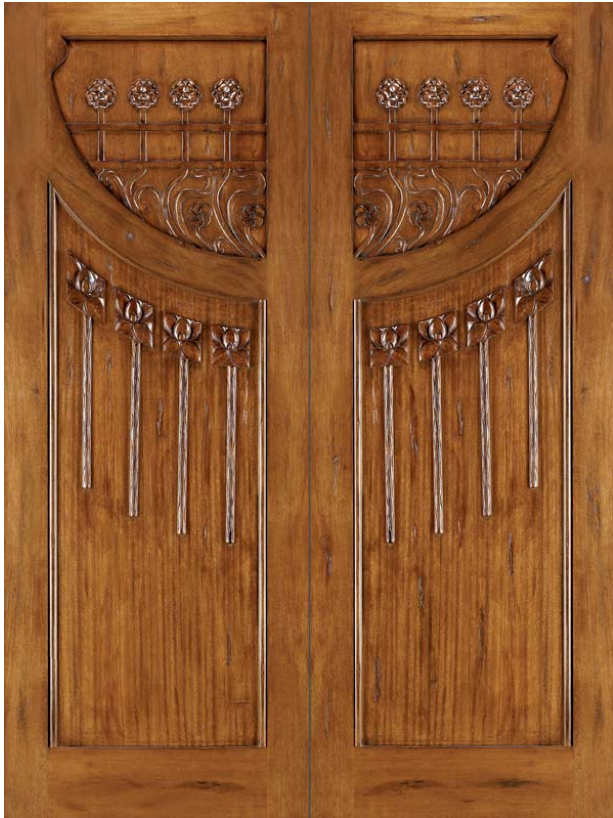

ART NOUVEAU DOORS

www.beveled.com
(800) 899-0339

AN-12011

DESIGN DETAILS

www.beveled.com

(800) 899-0339

Doors are Mahogany - most with an operable window

AN-12010

AN-12001

AN-12002

AN-12009

DESIGN DETAILS

www.beveled.com

(800) 899-0339

Doors are Mahogany - most with an operable window

AN-12006