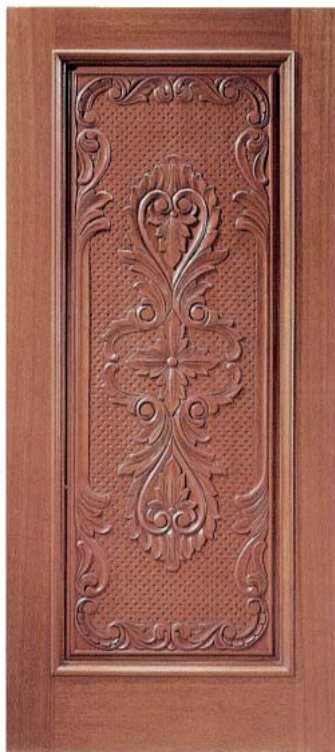

#301

#401

#501

#601

#701

#801

DESIGNS

Hand carved on both sides from select Brazilian Mahogany.
Arched doors are supplied with jamb sets.

#901

#1001

#1101

#1201

#6201

#6101

#1401

#1501

DESIGNS

Hand carved on both sides from select Brazilian Mahogany.
Arched doors are supplied with jamb sets.

#1601

#1701

#1801

#1304

#1411-C

#1301