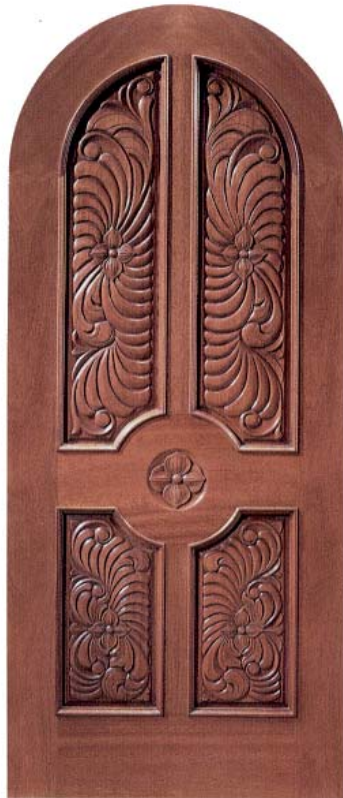

#301

#401

#501

#601

#701

#801

DESIGNS

Hand carved on both sides from select Brazilian Mahogany.
Arched doors are supplied with jamb sets.

#901

#1001

#1101

#1201

#6201

#6101

#1401

#1501

DESIGNS

Hand carved on both sides from select Brazilian Mahogany.
Arched doors are supplied with jamb sets.

#1601

#1701

#1801

#1304

#1411-C

#1301