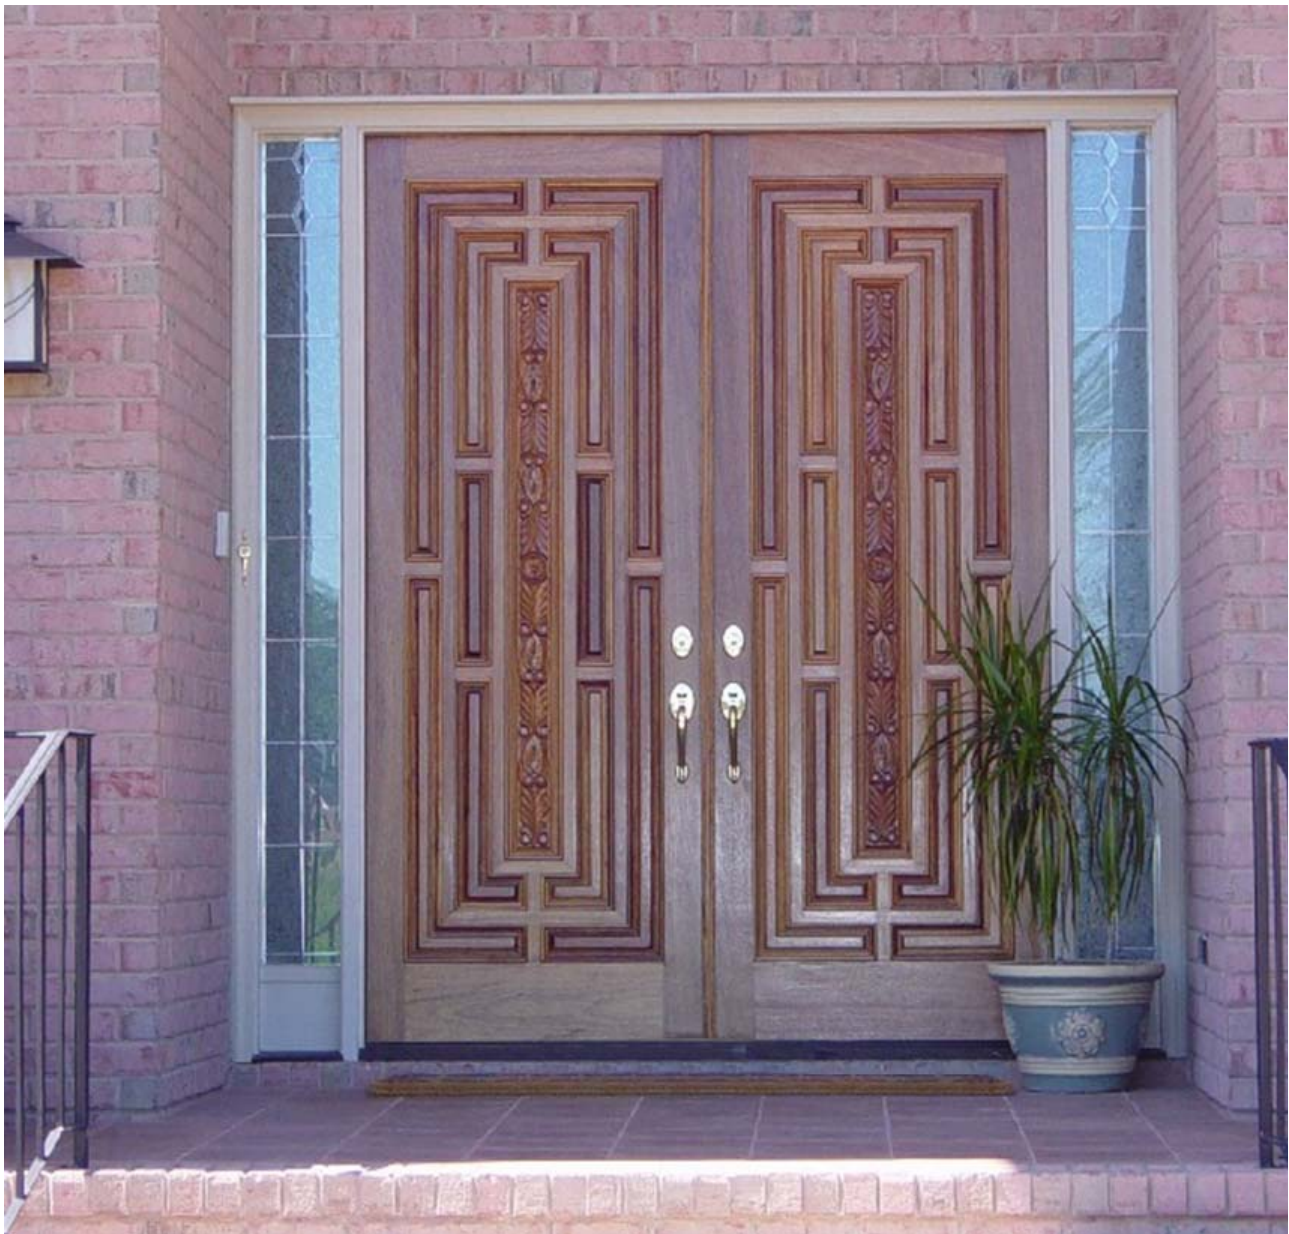

Carved Series

shown above:

*#801 Design, 30 wide each
With Beveled Glass Transom*

Wonderful for use as an exterior door, or even
an interior door, as shown above.

CARVED SERIES

DETAILS

- *Most Doors are Hand Carved on Both Sides*
- *Pre-Hanging & Pre-Finishing Available*
- *Matching Sidelites & Transoms Available*
- *Insulated Beveled Glass*
- *Standard Size Widths up to 42" Wide*
- *6'8", 7'0", 8'0" Heights Standard*
- *Custom Sizes Available*

www.beveled.com

(800) 899-0339

Carved Door #1411-C, 8'0" high