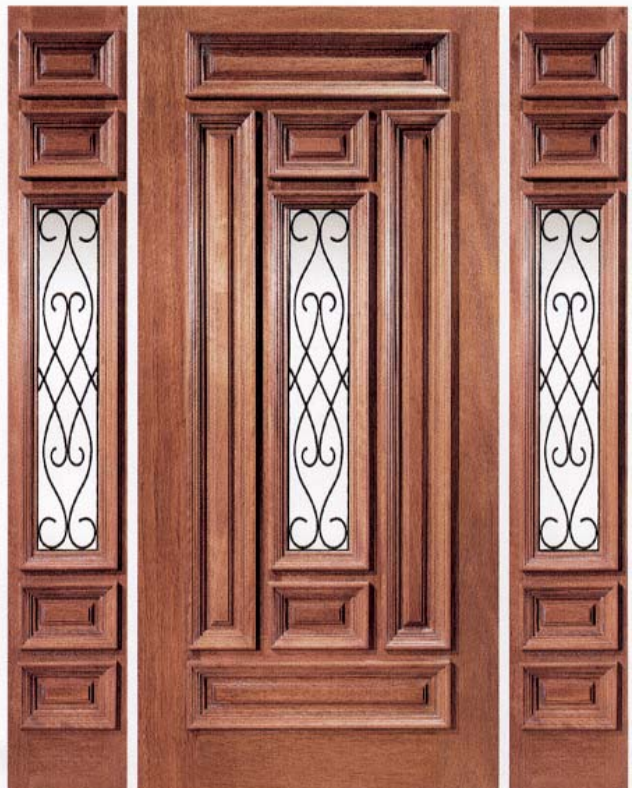

# EXPO IRONWORK

[www.beveled.com](http://www.beveled.com)  
(800) 899-0339

XR-1171 *with transom*

Available Clear, Glue-Chip, or Sandblasted Background Glass

XR-1651

XR-1131

XR-1521

XR-1231

Available Clear, Glue-Chip, or Sandblasted Background Glass

XR-1111

XR-1351

XR-1171

XR-1201

DESIGN DETAILS

www.beveled.com

(800) 899-0339

Available Clear, Glue-Chip, or Sandblasted Background Glass

XR-1732 Transom

XR-1731 Transom

XR-1231 8'0" Height

XR-1521 8'0" Height

XR-1651 8'0" Height

Clear Background

Glue-Chip Background