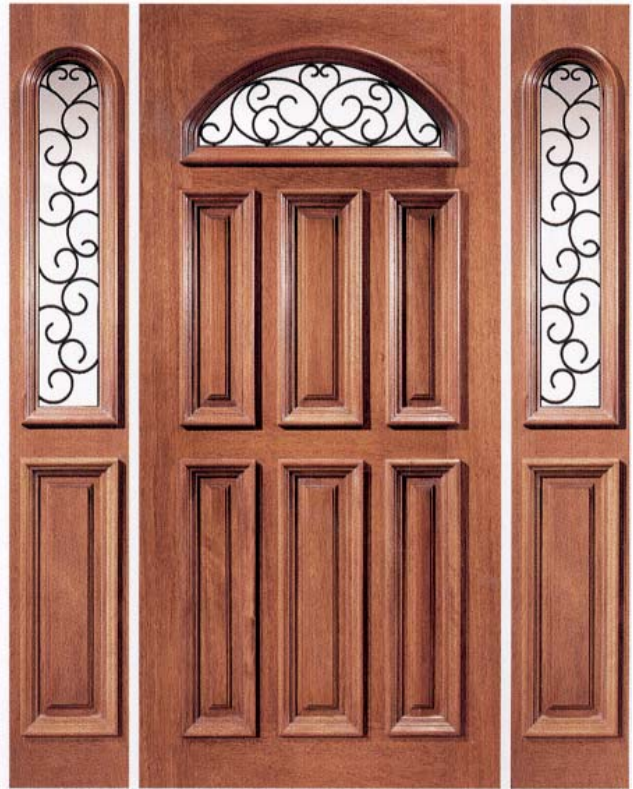

# EXPO IRONWORK

[www.beveled.com](http://www.beveled.com)  
(800) 899-0339

XR-1171 *with transom*

Available Clear, Glue-Chip, or Sandblasted Background Glass

XR-1651

XR-1131

XR-1521

XR-1231

Available Clear, Glue-Chip, or Sandblasted Background Glass

XR-1111

XR-1351

XR-1171

XR-1201

DESIGN DETAILS

www.beveled.com

(800) 899-0339

Available Clear, Glue-Chip, or Sandblasted Background Glass

XR-1732 Transom

XR-1731 Transom

XR-1231 8'0" Height

XR-1521 8'0" Height

XR-1651 8'0" Height

Clear Background

Glue-Chip Background