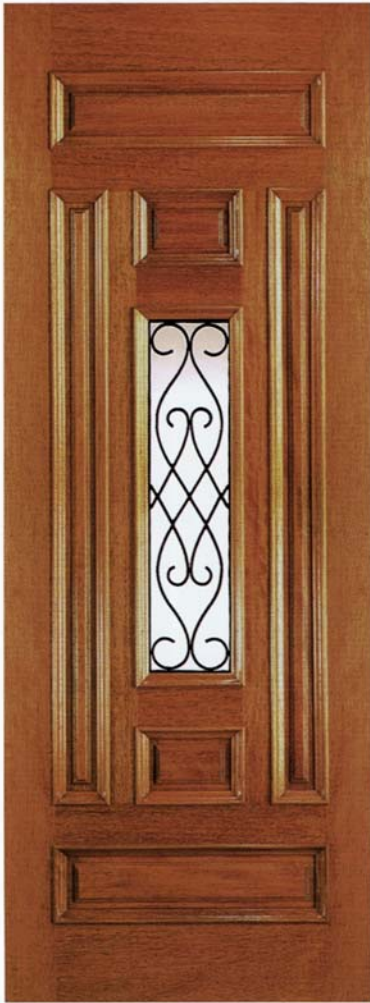

# EXPO IRONWORK

[www.beveled.com](http://www.beveled.com)  
(800) 899-0339

XR-1171 *with transom*

Available Clear, Glue-Chip, or Sandblasted Background Glass

XR-1651

XR-1131

XR-1521

XR-1231

Available Clear, Glue-Chip, or Sandblasted Background Glass

XR-1111

XR-1351

XR-1171

XR-1201

DESIGN DETAILS

www.beveled.com

(800) 899-0339

Available Clear, Glue-Chip, or Sandblasted Background Glass

XR-1732 Transom

XR-1731 Transom

XR-1231 8'0" Height

XR-1521 8'0" Height

XR-1651 8'0" Height

Clear Background

Glue-Chip Background