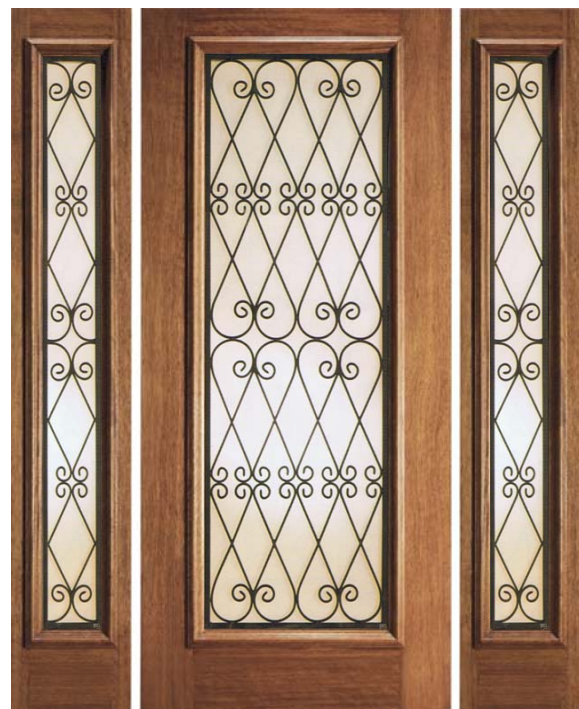

INSULATED IRONWORK

www.beveled.com

(800) 899-0339

shown above:

*Detail of 3/4 Oval Magnolia Lite
Cherry Finish*

DESIGN DETAILS

- See Layout Page for Configuration Possibilities
- Insulated Ironwork - Sealed Between Tempered Glass
- Frosted Glass Background for Privacy

8'-0" and 6'-8" Heights Shown

IR-1734

Doors Available: 2'-6", 2'-8", 3'-0" wide
Sidelites Available: 1'-0", 1'-2", 1'-6" wide
Custom Heights & Widths Available

IR-1744

DESIGN DETAILS

- See Layout Page for Configuration Possibilities
- Insulated Ironwork - Sealed Between Tempered Glass
- Frosted Glass Background for Privacy

8'-0" and 6'-8" Heights Shown

IR-1739

Doors Available: 2'-6", 2'-8", 3'-0" wide
Sidelites Available: 1'-0", 1'-2", 1'-6" wide
Custom Heights & Widths Available

IR-1735

DESIGN DETAILS

- See Layout Page for Configuration Possibilities
- Insulated Ironwork - Sealed Between Tempered Glass
- Frosted Glass Background for Privacy

8'-0" and 6'-8" Heights Shown

IR-1733

Doors Available: 2'-6", 2'-8", 3'-0" wide
Sidelites Available: 1'-0", 1'-2", 1'-6" wide
Custom Heights & Widths Available

IR-1737

DESIGN DETAILS

- See Layout Page for Configuration Possibilities
- Insulated Ironwork - Sealed Between Tempered Glass
- IR-1745 Design Available with Frosted or Glue-Chip Background
- Doors Available: 3'-0" wide Custom Heights & Widths Available