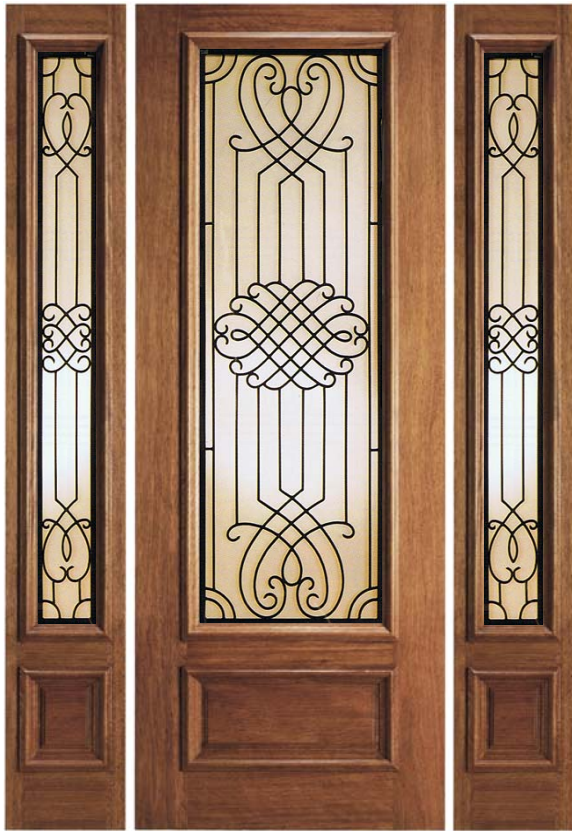

INSULATED IRONWORK

www.beveled.com

(800) 899-0339

shown above:

*Detail of 3/4 Oval Magnolia Lite
Cherry Finish*

DESIGN DETAILS

- See Layout Page for Configuration Possibilities
- Insulated Ironwork - Sealed Between Tempered Glass
- Frosted Glass Background for Privacy

8'-0" and 6'-8" Heights Shown

IR-1734

Doors Available: 2'-6", 2'-8", 3'-0" wide
Sidelites Available: 1'-0", 1'-2", 1'-6" wide
Custom Heights & Widths Available

IR-1744

DESIGN DETAILS

- See Layout Page for Configuration Possibilities
- Insulated Ironwork - Sealed Between Tempered Glass
- Frosted Glass Background for Privacy

8'-0" and 6'-8" Heights Shown

IR-1739

Doors Available: 2'-6", 2'-8", 3'-0" wide
Sidelites Available: 1'-0", 1'-2", 1'-6" wide
Custom Heights & Widths Available

IR-1735

DESIGN DETAILS

- See Layout Page for Configuration Possibilities
- Insulated Ironwork - Sealed Between Tempered Glass
- Frosted Glass Background for Privacy