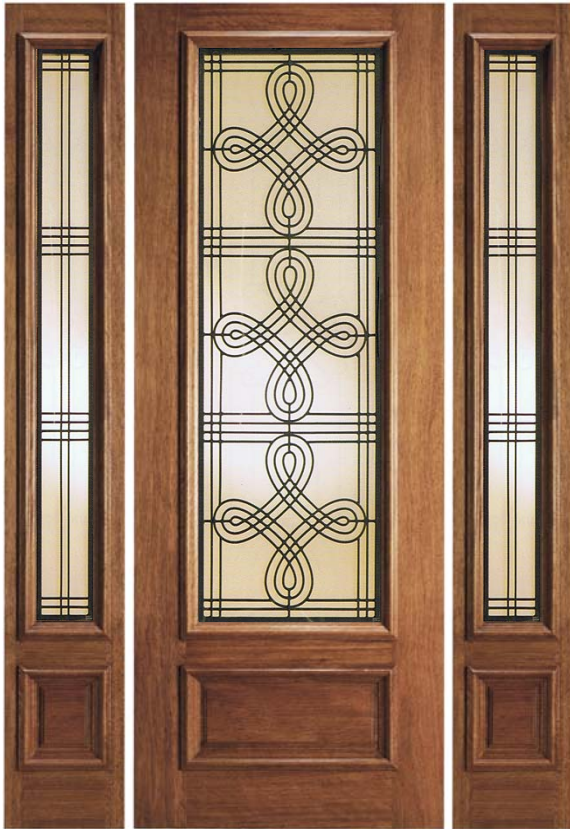

INSULATED IRONWORK

www.beveled.com

(800) 899-0339

shown above:

*Detail of 3/4 Oval Magnolia Lite
Cherry Finish*

DESIGN DETAILS

- See Layout Page for Configuration Possibilities
- Insulated Ironwork - Sealed Between Tempered Glass
- Frosted Glass Background for Privacy

8'-0" and 6'-8" Heights Shown

IR-1734

Doors Available: 2'-6", 2'-8", 3'-0" wide
Sidelites Available: 1'-0", 1'-2", 1'-6" wide
Custom Heights & Widths Available

IR-1744

DESIGN DETAILS

- See Layout Page for Configuration Possibilities
- Insulated Ironwork - Sealed Between Tempered Glass
- Frosted Glass Background for Privacy

8'-0" and 6'-8" Heights Shown

IR-1739

Doors Available: 2'-6", 2'-8", 3'-0" wide
Sidelites Available: 1'-0", 1'-2", 1'-6" wide
Custom Heights & Widths Available

IR-1735

DESIGN DETAILS

- See Layout Page for Configuration Possibilities
- Insulated Ironwork - Sealed Between Tempered Glass
- Frosted Glass Background for Privacy

8'-0" and 6'-8" Heights Shown

IR-1733

Doors Available: 2'-6", 2'-8", 3'-0" wide
Sidelites Available: 1'-0", 1'-2", 1'-6" wide
Custom Heights & Widths Available

IR-1737

DESIGN DETAILS

- See Layout Page for Configuration Possibilities
- Insulated Ironwork - Sealed Between Tempered Glass
- IR-1745 Design Available with Frosted or Glue-Chip Background
- Doors Available: 3'-0" wide Custom Heights & Widths Available