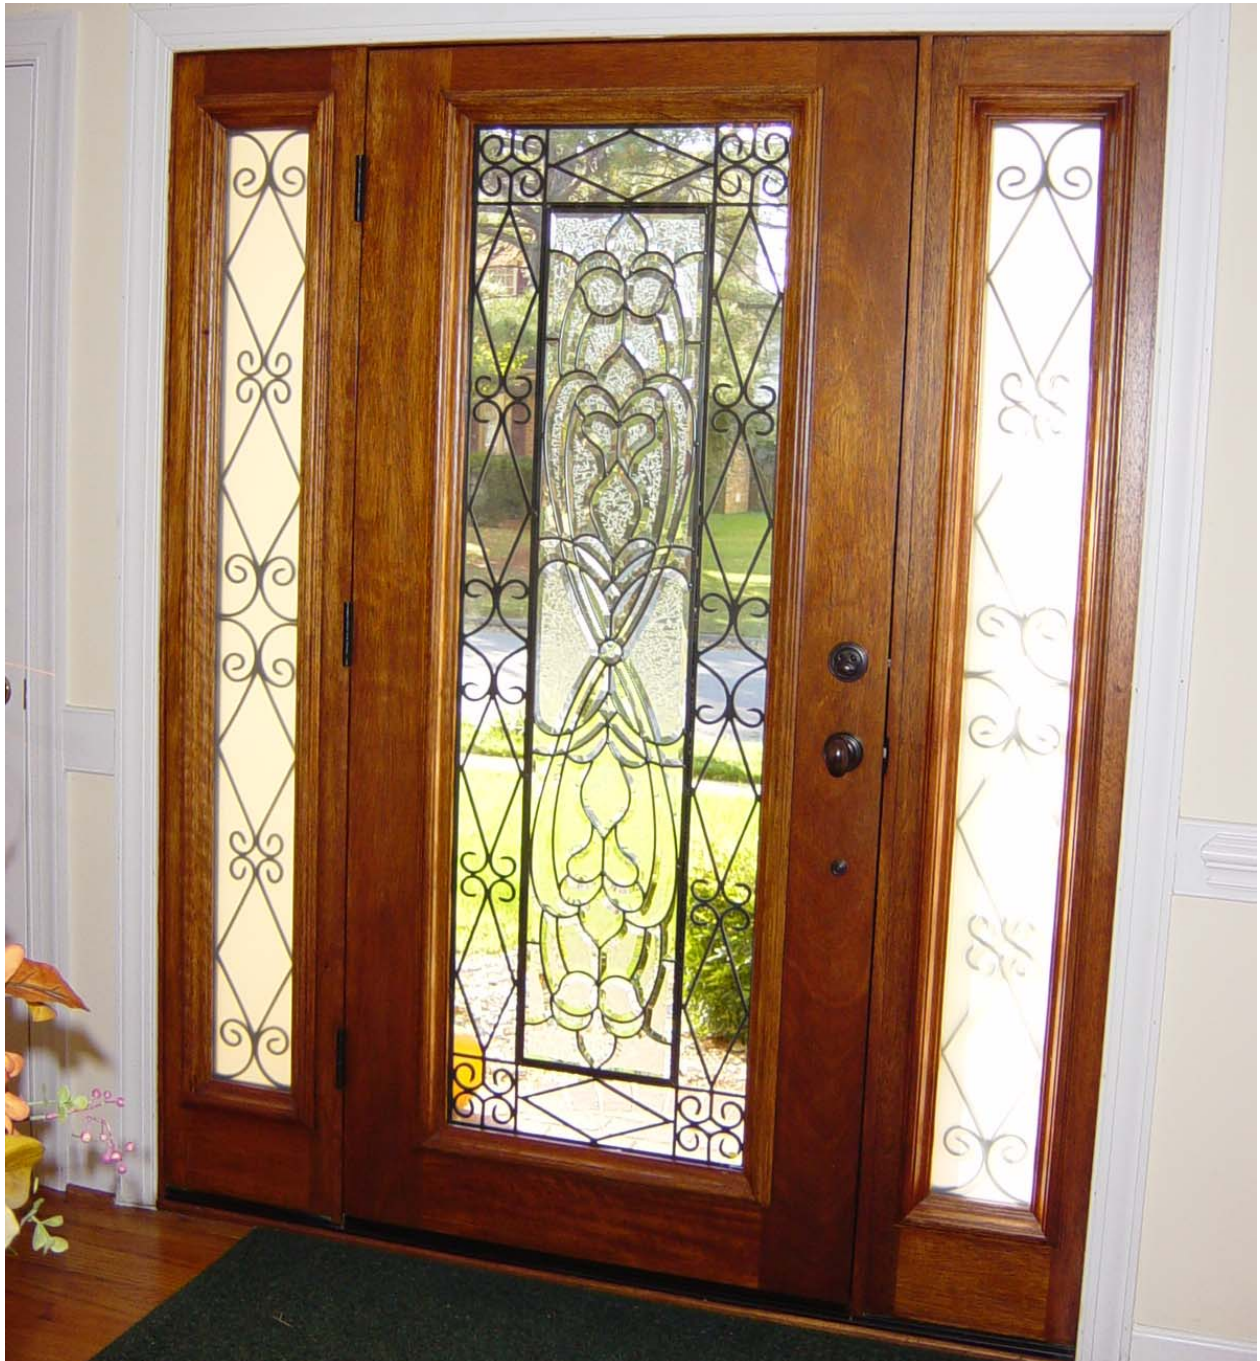

shown above:

*36" x 80" Door with 12" Sidelites
Sidelites are Marginal Sidelites from French Series*

INSTALLATION SUGGESTIONS

IR-1734 Design

A very popular design, this flowing design works well with many home styles.

shown above:

36" x 80" Door with 12" Sidelites

INSULATED IRONWORK

www.beveled.com

(800) 899-0339

- Crafted in Select Brazilian Mahogany.
- Glass is Double-Glazed Insulated Glass: Ironwork is inside glass.
- Available with Plain Raised or Carved Raised Mouldings
- Pre-Hanging & Pre-Finishing Available.
- All Designs Have Frosted Glass Background for Privacy.
- *IR-1743 & IR-1744 has Clear Glass Background, as shown below.*