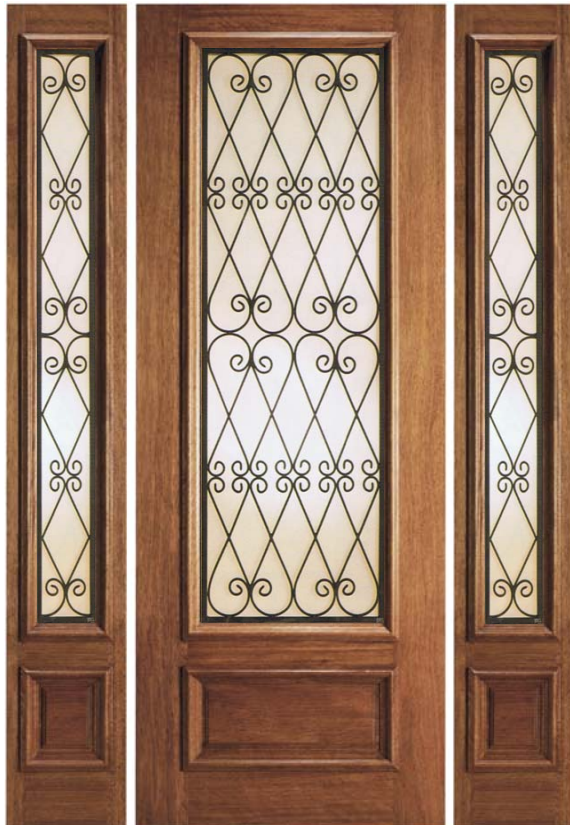

8'-0" and 6'-8" Heights Shown

IR-1739

Doors Available: 2'-6", 2'-8", 3'-0" wide
Sidelites Available: 1'-0", 1'-2", 1'-6" wide
Custom Heights & Widths Available

IR-1735

DESIGN DETAILS

- See Layout Page for Configuration Possibilities
- Insulated Ironwork - Sealed Between Tempered Glass
- Frosted Glass Background for Privacy

8'-0" and 6'-8" Heights Shown

IR-1733

Doors Available: 2'-6", 2'-8", 3'-0" wide
Sidelites Available: 1'-0", 1'-2", 1'-6" wide
Custom Heights & Widths Available

IR-1737

DESIGN DETAILS

- See Layout Page for Configuration Possibilities
- Insulated Ironwork - Sealed Between Tempered Glass
- IR-1745 Design Available with Frosted or Glue-Chip Background
- Doors Available: 3'-0" wide Custom Heights & Widths Available