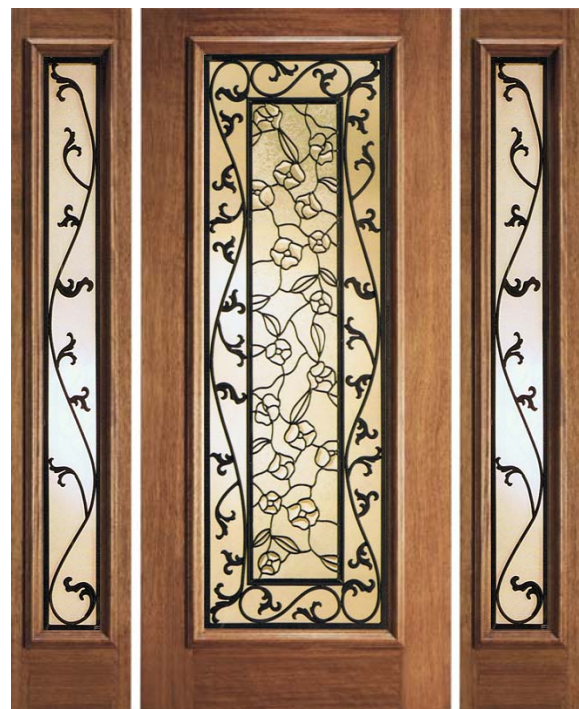

INSULATED IRONWORK

www.beveled.com

(800) 899-0339

shown above:

*Detail of 3/4 Oval Magnolia Lite
Cherry Finish*

DESIGN DETAILS

- See Layout Page for Configuration Possibilities
- Insulated Ironwork - Sealed Between Tempered Glass
- Frosted Glass Background for Privacy

8'-0" and 6'-8" Heights Shown

IR-1734

Doors Available: 2'-6", 2'-8", 3'-0" wide
Sidelites Available: 1'-0", 1'-2", 1'-6" wide
Custom Heights & Widths Available

IR-1744

DESIGN DETAILS

- See Layout Page for Configuration Possibilities
- Insulated Ironwork - Sealed Between Tempered Glass
- Frosted Glass Background for Privacy

8'-0" and 6'-8" Heights Shown

IR-1739

Doors Available: 2'-6", 2'-8", 3'-0" wide
Sidelites Available: 1'-0", 1'-2", 1'-6" wide
Custom Heights & Widths Available

IR-1735

DESIGN DETAILS

- See Layout Page for Configuration Possibilities
- Insulated Ironwork - Sealed Between Tempered Glass
- Frosted Glass Background for Privacy

shown above:

*36" x 80" Door with 12" Sidelites
Sidelites are Marginal Sidelites from French Series*

INSTALLATION SUGGESTIONS

IR-1734 Design

A very popular design, this flowing design works well with many home styles.