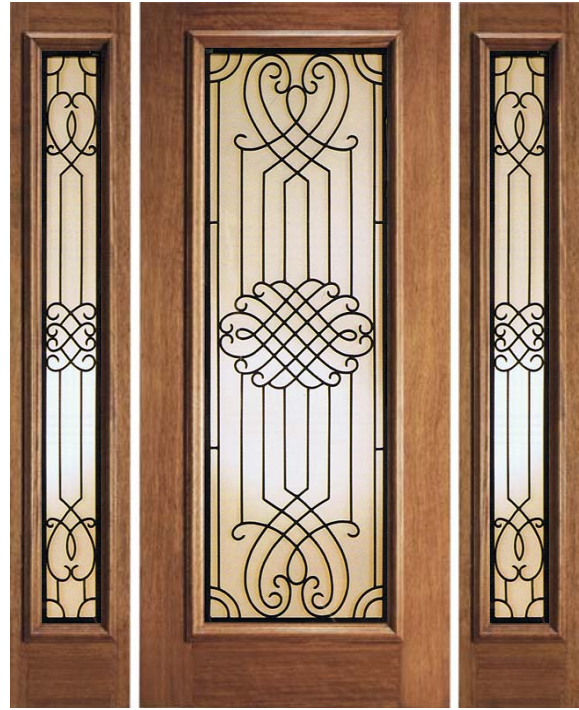

INSULATED IRONWORK

www.beveled.com

(800) 899-0339

shown above:

*Detail of 3/4 Oval Magnolia Lite
Cherry Finish*

DESIGN DETAILS

- See Layout Page for Configuration Possibilities
- Insulated Ironwork - Sealed Between Tempered Glass
- Frosted Glass Background for Privacy

8'-0" and 6'-8" Heights Shown

IR-1734

Doors Available: 2'-6", 2'-8", 3'-0" wide
Sidelites Available: 1'-0", 1'-2", 1'-6" wide
Custom Heights & Widths Available

IR-1744

DESIGN DETAILS

- See Layout Page for Configuration Possibilities
- Insulated Ironwork - Sealed Between Tempered Glass
- Frosted Glass Background for Privacy

8'-0" and 6'-8" Heights Shown

IR-1739

Doors Available: 2'-6", 2'-8", 3'-0" wide
Sidelites Available: 1'-0", 1'-2", 1'-6" wide
Custom Heights & Widths Available

IR-1735

DESIGN DETAILS

- See Layout Page for Configuration Possibilities
- Insulated Ironwork - Sealed Between Tempered Glass
- Frosted Glass Background for Privacy