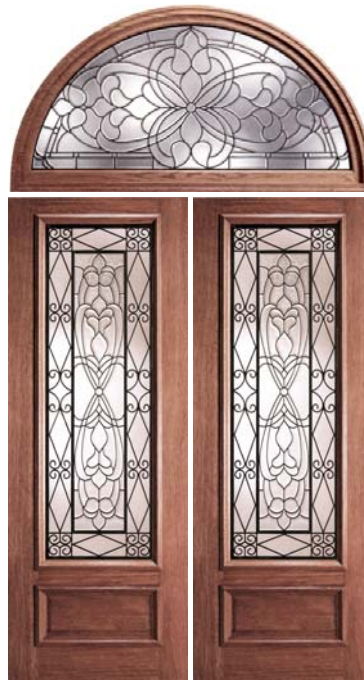

Single 6'-8" Door

Double Doors
6'-8" High

Double Doors w/ Sidelites
6'-8" High

Single Door w/ Sidelites
6'-8" High

Single Door w/ Sidelites
8'-0" High

Double Doors w/ Sidelites
8'-0" High

Double Doors
8'-0" High

CONFIGURATION SUGGESTIONS

Single Door w/ Sidelites
8'-0" High with Segmented Arch Transom

Double Doors
8'-0" High with Arch Transom

DETAILS

- *Matching Mahogany Jambs*
- *Ironwork is sealed between glass as an Insulated Glass Unit*
- *Frosted Glass Background for Privacy*
- *We can take a Digital Picture of your Home or House Plans and show you Before & After*
- *Pre-Hung to fit an existing opening of an existing home*