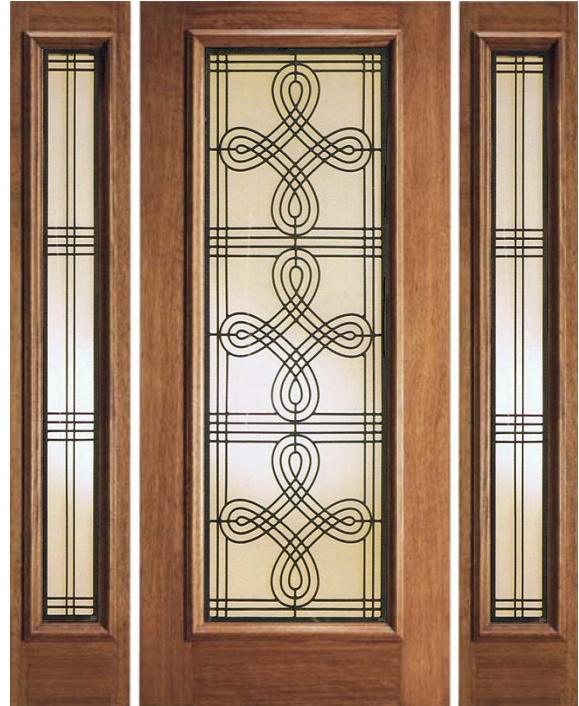

INSULATED IRONWORK

www.beveled.com

(800) 899-0339

shown above:

*Detail of 3/4 Oval Magnolia Lite
Cherry Finish*

DESIGN DETAILS

- See Layout Page for Configuration Possibilities
- Insulated Ironwork - Sealed Between Tempered Glass
- Frosted Glass Background for Privacy

8'-0" and 6'-8" Heights Shown

IR-1734

Doors Available: 2'-6", 2'-8", 3'-0" wide
Sidelites Available: 1'-0", 1'-2", 1'-6" wide
Custom Heights & Widths Available

IR-1744

DESIGN DETAILS

- See Layout Page for Configuration Possibilities
- Insulated Ironwork - Sealed Between Tempered Glass
- Frosted Glass Background for Privacy

8'-0" and 6'-8" Heights Shown

IR-1739

Doors Available: 2'-6", 2'-8", 3'-0" wide
Sidelites Available: 1'-0", 1'-2", 1'-6" wide
Custom Heights & Widths Available

IR-1735

DESIGN DETAILS

- See Layout Page for Configuration Possibilities
- Insulated Ironwork - Sealed Between Tempered Glass
- Frosted Glass Background for Privacy

8'-0" and 6'-8" Heights Shown

IR-1733

Doors Available: 2'-6", 2'-8", 3'-0" wide
Sidelites Available: 1'-0", 1'-2", 1'-6" wide
Custom Heights & Widths Available

IR-1737

DESIGN DETAILS

- See Layout Page for Configuration Possibilities
- Insulated Ironwork - Sealed Between Tempered Glass
- IR-1745 Design Available with Frosted or Glue-Chip Background
- Doors Available: 3'-0" wide Custom Heights & Widths Available