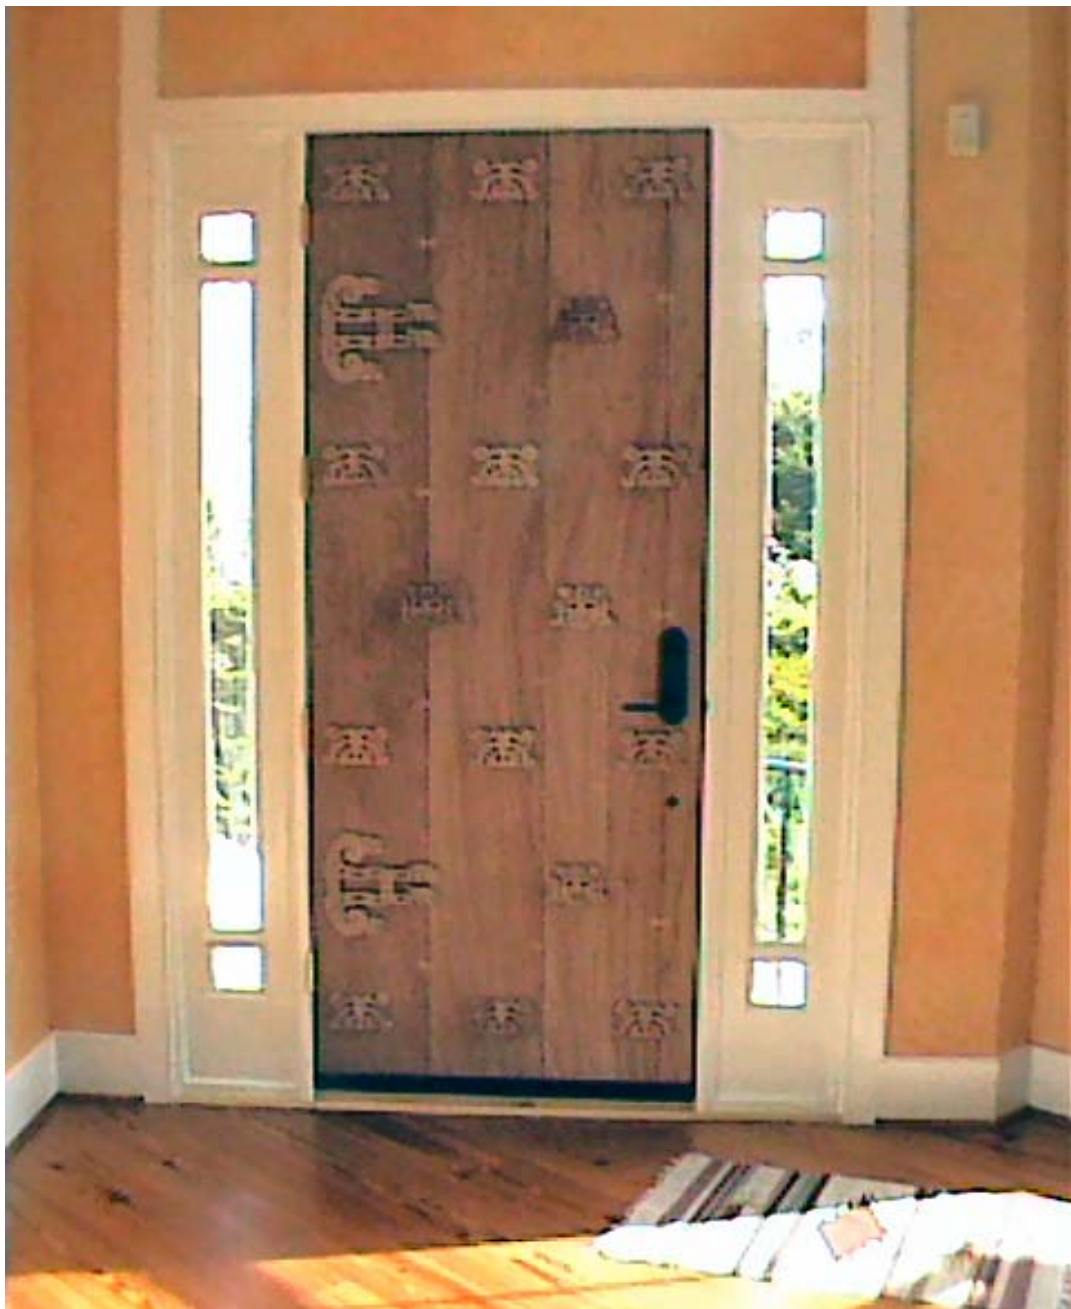

#134 - NILE

#147 - SHANGHAI

#146 - SAPPORO

INTERNATIONAL DOORS

DETAILS

- *Crafted in Brazilian Mahogany*
- *Pre-Hanging & Pre-Finishing Available*
- *Matching Sidelites Available*
- *Insulated Beveled Glass*
- *6'-8" & 7'-0" Heights*
- *Custom Sizes Available*

www.beveled.com

(800) 899-0339

shown above:

*#132 Inca Design
8'0" High*