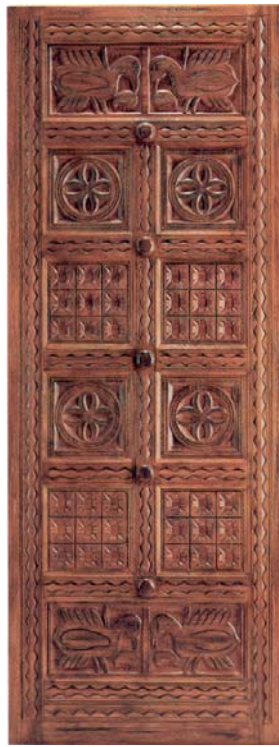

(800) 899-0339

All Doors are Hand Carved

Arched Doors are Supplied with Jambs

#136 - MAYAN

#137 - PROVENCE

#138 - KYOTO

#139 - SANTA FE

#140 - EL VINO

#141 - CORDOVA

DESIGN DETAILS

www.beveled.com

(800) 899-0339

All Doors are Hand Carved

Arched Doors are Supplied with Jambs

#142 - HIMALAYA

#143 - BOMBAY

www.beveled.com

(800) 899-0339

shown above:

*#132 Inca Design
8'0" High*