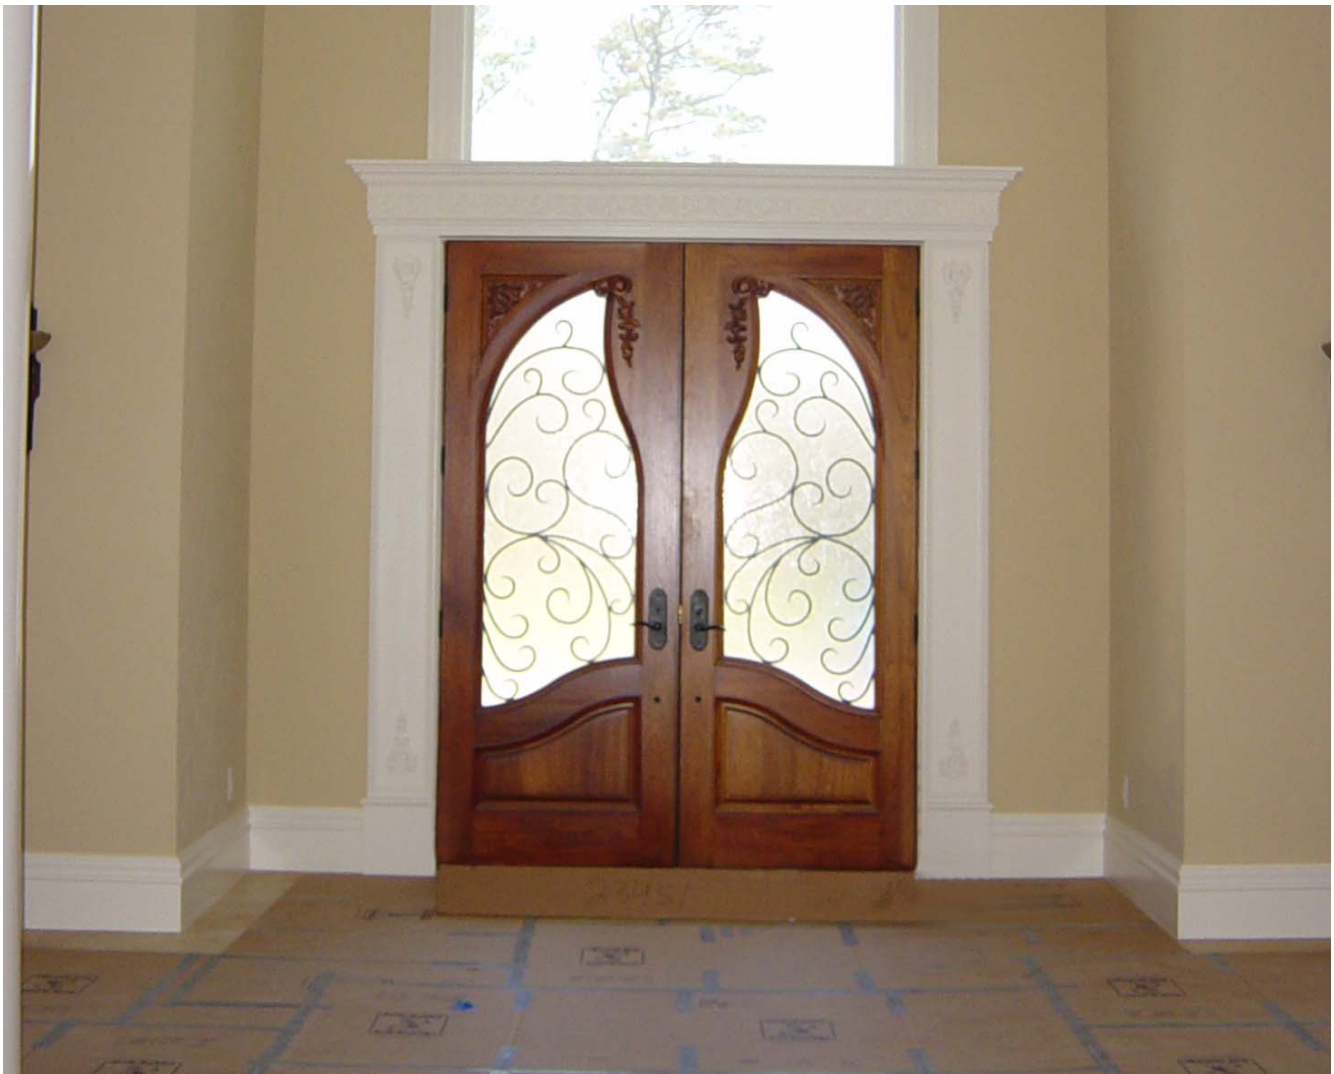

1181 - GRANADA

1158 - MURANO

1159 - VENEZIA

1155 - PORTO

OLD WORLD DOORS

www.beveled.com
(800) 899-0339

- *Crafted in hand selected Mahogany*
- *Clear and Glue-Chip Glass Background Available*
- *6'-8" & 8'-0" Heights & Custom Sizes Available*
- *Hand carved detailing by Master Carvers*
- *Hand forged wrought iron in an old world style*

A home that stands apart from the others should have an entryway that stands apart as well with old world charm.

shown above:

1159 - Venecia Design