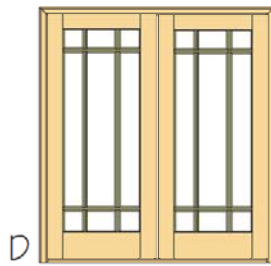

L

M

N

O

Marginal Design

SAMPLE LAYOUTS

Multiple Sizes Available - Call for Details

6-Lite Segmented Arch

SAMPLE LAYOUTS

Multiple Sizes Available - Call for Details

Double 30" Doors

Double 36" Doors

Double 36" Doors

8-Lite Segmented Arch

8-Lite Segmented Radius

SAMPLE LAYOUTS

Multiple Sizes Available - Call for Details

A

B

C

DETAILS

- *Select Brazilian Mahogany*
- *All Doors are 1-3/4" Thick*
- *Glass Available Clear or Beveled-Edge*
- *Custom Textured Glass Available for Privacy*
- *Low-E Glass also Available*
- *Fully Pre-Hung with Matching Mahogany Jambs*
- *Multiple Sizes Available - 6'8", 7'0" and 8'0" Heights*
- *Also Available as Interior Doors with Matching Mahogany Interior Jambs*