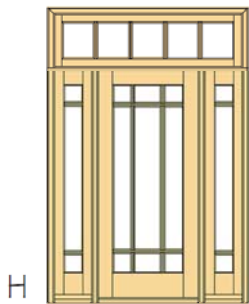

Multiple Sizes Available - Call for Details

8'0" Height is 10-Lite Panel Bottom

10-Lite Design

SAMPLE LAYOUTS

Multiple Sizes Available - Call for Details

8'0" Height is 12-Lite

A

B

L

M

N

O

Marginal Design

SAMPLE LAYOUTS

Multiple Sizes Available - Call for Details

6-Lite Segmented Arch

SAMPLE LAYOUTS

Multiple Sizes Available - Call for Details

Double 30" Doors

Double 36" Doors

Double 36" Doors

8-Lite Segmented Arch

8-Lite Segmented Radius

SAMPLE LAYOUTS