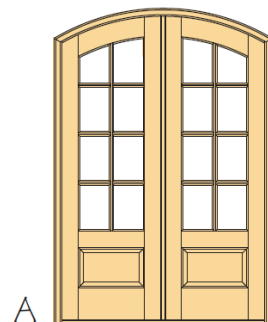

SAMPLE LAYOUTS

Multiple Sizes Available - Call for Details

Double 30" Doors

Double 36" Doors

Double 36" Doors

8-Lite Segmented Arch

8-Lite Segmented Radius

SAMPLE LAYOUTS

Multiple Sizes Available - Call for Details

A

B

C

DETAILS

- *Select Brazilian Mahogany*
- *All Doors are 1-3/4" Thick*
- *Glass Available Clear or Beveled-Edge*
- *Custom Textured Glass Available for Privacy*
- *Low-E Glass also Available*
- *Fully Pre-Hung with Matching Mahogany Jambs*
- *Multiple Sizes Available - 6'8", 7'0" and 8'0" Heights*
- *Also Available as Interior Doors with Matching Mahogany Interior Jambs*