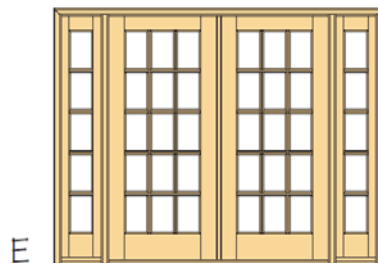

15-Lite Design

SAMPLE LAYOUTS

Multiple Sizes Available - Call for Details

A

B

C

D

E

F

H

I

J

K

L

M

N

O