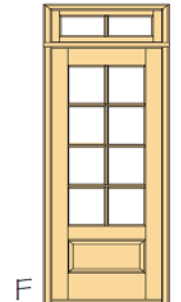

J

K

L

M

N

O

8-Lite Panel Bottom Design

SAMPLE LAYOUTS

Multiple Sizes Available - Call for Details

8'0" Height is 10-Lite Panel Bottom

10-Lite Design

SAMPLE LAYOUTS

Multiple Sizes Available - Call for Details

8'0" Height is 12-Lite

A

B