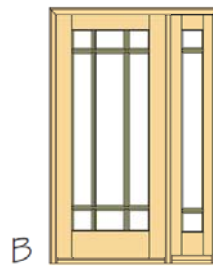

L

M

N

O

Marginal Design

SAMPLE LAYOUTS

Multiple Sizes Available - Call for Details

6-Lite Segmented Arch

SAMPLE LAYOUTS

Multiple Sizes Available - Call for Details

Double 30" Doors

Double 36" Doors

Double 36" Doors

8-Lite Segmented Arch

8-Lite Segmented Radius

SAMPLE LAYOUTS

Multiple Sizes Available - Call for Details

A

B

C

DETAILS

- *Select Brazilian Mahogany*
- *All Doors are 1-3/4" Thick*
- *Glass Available Clear or Beveled-Edge*
- *Custom Textured Glass Available for Privacy*
- *Low-E Glass also Available*
- *Fully Pre-Hung with Matching Mahogany Jambs*
- *Multiple Sizes Available - 6'8", 7'0" and 8'0" Heights*
- *Also Available as Interior Doors with Matching Mahogany Interior Jambs*