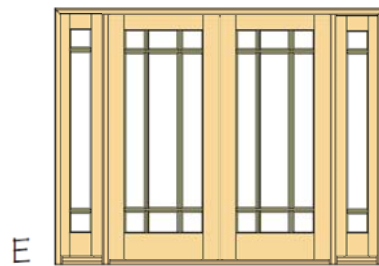

L

M

N

O

Marginal Design

SAMPLE LAYOUTS

Multiple Sizes Available - Call for Details

6-Lite Segmented Arch

SAMPLE LAYOUTS

Multiple Sizes Available - Call for Details

Double 30" Doors

Double 36" Doors

Double 36" Doors

8-Lite Segmented Arch

8-Lite Segmented Radius

SAMPLE LAYOUTS

Multiple Sizes Available - Call for Details

A

B

C

DETAILS

- *Select Brazilian Mahogany*
- *All Doors are 1-3/4" Thick*
- *Glass Available Clear or Beveled-Edge*
- *Custom Textured Glass Available for Privacy*
- *Low-E Glass also Available*
- *Fully Pre-Hung with Matching Mahogany Jambs*
- *Multiple Sizes Available - 6'8", 7'0" and 8'0" Heights*
- *Also Available as Interior Doors with Matching Mahogany Interior Jambs*