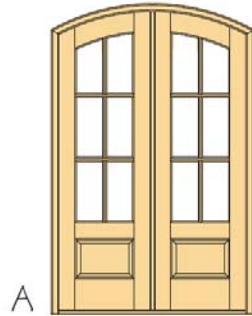

L

M

N

O

Marginal Design

SAMPLE LAYOUTS

Multiple Sizes Available - Call for Details

6-Lite Segmented Arch

SAMPLE LAYOUTS

Multiple Sizes Available - Call for Details

Double 30" Doors

Double 36" Doors

Double 36" Doors

8-Lite Segmented Arch

8-Lite Segmented Radius

SAMPLE LAYOUTS