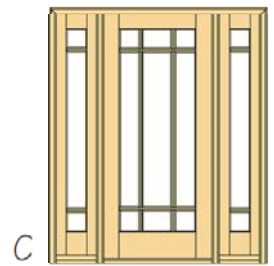

L

M

N

O

Marginal Design

SAMPLE LAYOUTS

Multiple Sizes Available - Call for Details

6-Lite Segmented Arch

SAMPLE LAYOUTS

Multiple Sizes Available - Call for Details

Double 30" Doors

Double 36" Doors

Double 36" Doors

8-Lite Segmented Arch

8-Lite Segmented Radius

SAMPLE LAYOUTS

Multiple Sizes Available - Call for Details

A

B

C

DETAILS

- *Select Brazilian Mahogany*
- *All Doors are 1-3/4" Thick*
- *Glass Available Clear or Beveled-Edge*
- *Custom Textured Glass Available for Privacy*
- *Low-E Glass also Available*
- *Fully Pre-Hung with Matching Mahogany Jambs*
- *Multiple Sizes Available - 6'8", 7'0" and 8'0" Heights*
- *Also Available as Interior Doors with Matching Mahogany Interior Jambs*