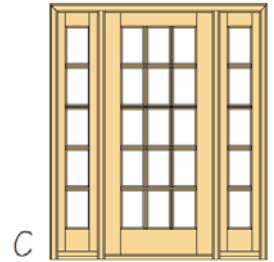

15-Lite Design

SAMPLE LAYOUTS

Multiple Sizes Available - Call for Details

A

B

C

D

E

F

H

I

J

K

L

M

N

O