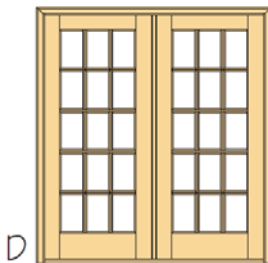

15-Lite Design

SAMPLE LAYOUTS

Multiple Sizes Available - Call for Details

A

B

C

D

E

F

H

I

J

K

L

M

N

O