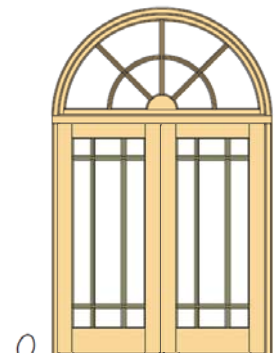

Multiple Sizes Available - Call for Details

8'0" Height is 10-Lite Panel Bottom

10-Lite Design

SAMPLE LAYOUTS

Multiple Sizes Available - Call for Details

8'0" Height is 12-Lite

A

B

L

M

N

O

Marginal Design

SAMPLE LAYOUTS

Multiple Sizes Available - Call for Details

6-Lite Segmented Arch

SAMPLE LAYOUTS

Multiple Sizes Available - Call for Details

Double 30" Doors

Double 36" Doors

Double 36" Doors

8-Lite Segmented Arch

8-Lite Segmented Radius

SAMPLE LAYOUTS

Multiple Sizes Available - Call for Details

A

B

C

DETAILS

- *Select Brazilian Mahogany*
- *All Doors are 1-3/4" Thick*
- *Glass Available Clear or Beveled-Edge*
- *Custom Textured Glass Available for Privacy*
- *Low-E Glass also Available*
- *Fully Pre-Hung with Matching Mahogany Jambs*
- *Multiple Sizes Available - 6'8", 7'0" and 8'0" Heights*
- *Also Available as Interior Doors with Matching Mahogany Interior Jambs*