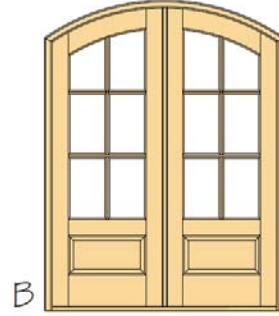

SAMPLE LAYOUTS

Multiple Sizes Available - Call for Details

Double 30" Doors

Double 36" Doors

Double 36" Doors

8-Lite Segmented Arch

8-Lite Segmented Radius

SAMPLE LAYOUTS

Multiple Sizes Available - Call for Details

A

B

C

DETAILS

- *Select Brazilian Mahogany*
- *All Doors are 1-3/4" Thick*
- *Glass Available Clear or Beveled-Edge*
- *Custom Textured Glass Available for Privacy*
- *Low-E Glass also Available*
- *Fully Pre-Hung with Matching Mahogany Jambs*
- *Multiple Sizes Available - 6'8", 7'0" and 8'0" Heights*
- *Also Available as Interior Doors with Matching Mahogany Interior Jambs*