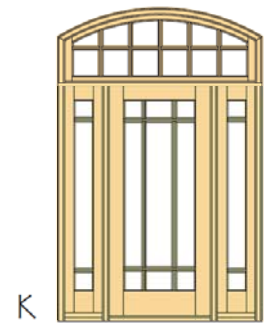

Multiple Sizes Available - Call for Details

8'0" Height is 10-Lite Panel Bottom

10-Lite Design

SAMPLE LAYOUTS

Multiple Sizes Available - Call for Details

8'0" Height is 12-Lite

A

B

L

M

N

O

Marginal Design

SAMPLE LAYOUTS

Multiple Sizes Available - Call for Details

6-Lite Segmented Arch

SAMPLE LAYOUTS

Multiple Sizes Available - Call for Details

Double 30" Doors

Double 36" Doors

Double 36" Doors

8-Lite Segmented Arch

8-Lite Segmented Radius

SAMPLE LAYOUTS

Multiple Sizes Available - Call for Details

A

B

C

DETAILS

- *Select Brazilian Mahogany*
- *All Doors are 1-3/4" Thick*
- *Glass Available Clear or Beveled-Edge*
- *Custom Textured Glass Available for Privacy*
- *Low-E Glass also Available*
- *Fully Pre-Hung with Matching Mahogany Jambs*
- *Multiple Sizes Available - 6'8", 7'0" and 8'0" Heights*
- *Also Available as Interior Doors with Matching Mahogany Interior Jambs*