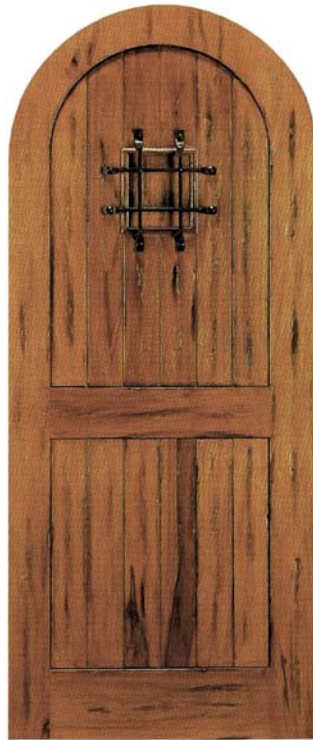

DESIGN DETAILS

www.beveled.com

(800) 899-0339

Doors are Knotty Alder & Mahogany

455-A