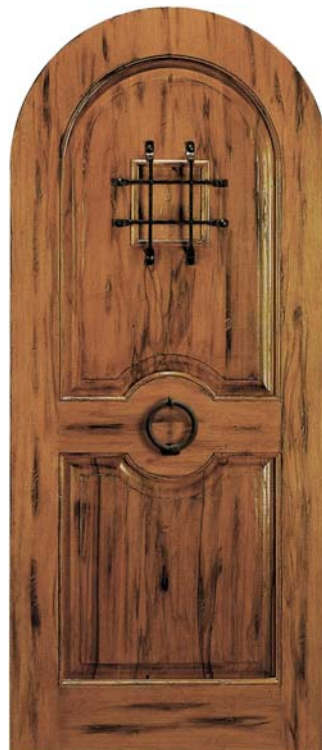

WESTERN ARCH

www.beveled.com
(800) 899-0339

shown above:

465-A DOOR WITH 1100-A WRAP AROUND TRANSOM

DESIGN DETAILS

www.beveled.com

(800) 899-0339

Doors are Knotty Alder & Mahogany

1160-A

1180-A

1120-A

1130-A

DESIGN DETAILS

www.beveled.com

(800) 899-0339

Doors are Knotty Alder & Mahogany

1135-A

1150-A

1140-A

415-A

470-A

DESIGN DETAILS

www.beveled.com

(800) 899-0339