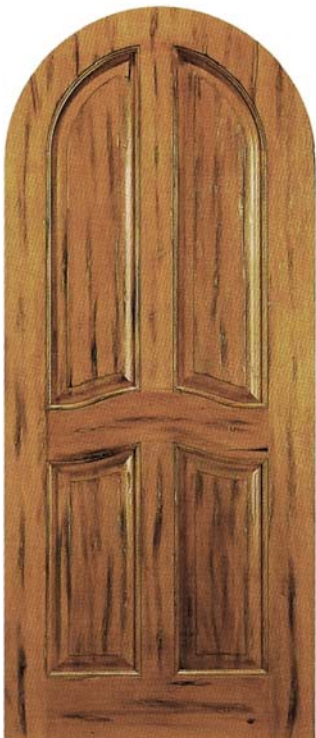

WESTERN ARCH

www.beveled.com
(800) 899-0339

shown above:

465-A DOOR WITH 1100-A WRAP AROUND TRANSOM

DESIGN DETAILS

www.beveled.com

(800) 899-0339

Doors are Knotty Alder & Mahogany

1160-A

1180-A

1120-A

1130-A

DESIGN DETAILS

www.beveled.com

(800) 899-0339

Doors are Knotty Alder & Mahogany

Doors are Knotty Alder & Mahogany

410-A

425-A

455-A

465-A

440-A

450-A

460-A

480-A

WESTERN ARCH

www.beveled.com
(800) 899-0339

- *Crafted in Knotty Alder & Mahogany*
- *Pre-Hanging & Pre-Finishing Available*
- *Doors available up to 42" wide*
- *6'-8" & 8'-0" Heights*
- *Custom Sizes Available*
- *Decorative Clavos & Straps for Detailing*