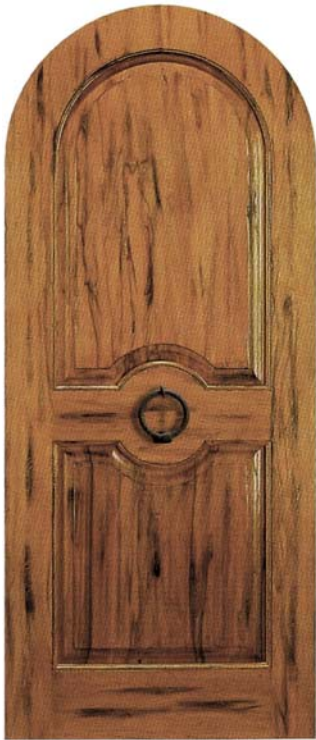

DESIGN DETAILS

www.beveled.com

(800) 899-0339

Doors are Knotty Alder & Mahogany

410-A