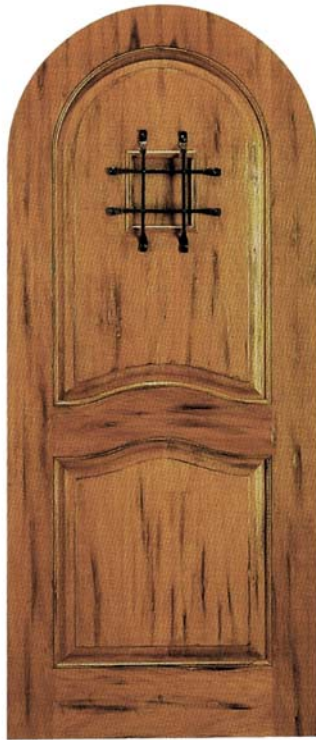

DESIGN DETAILS

www.beveled.com

(800) 899-0339

Doors are Knotty Alder & Mahogany

425-A