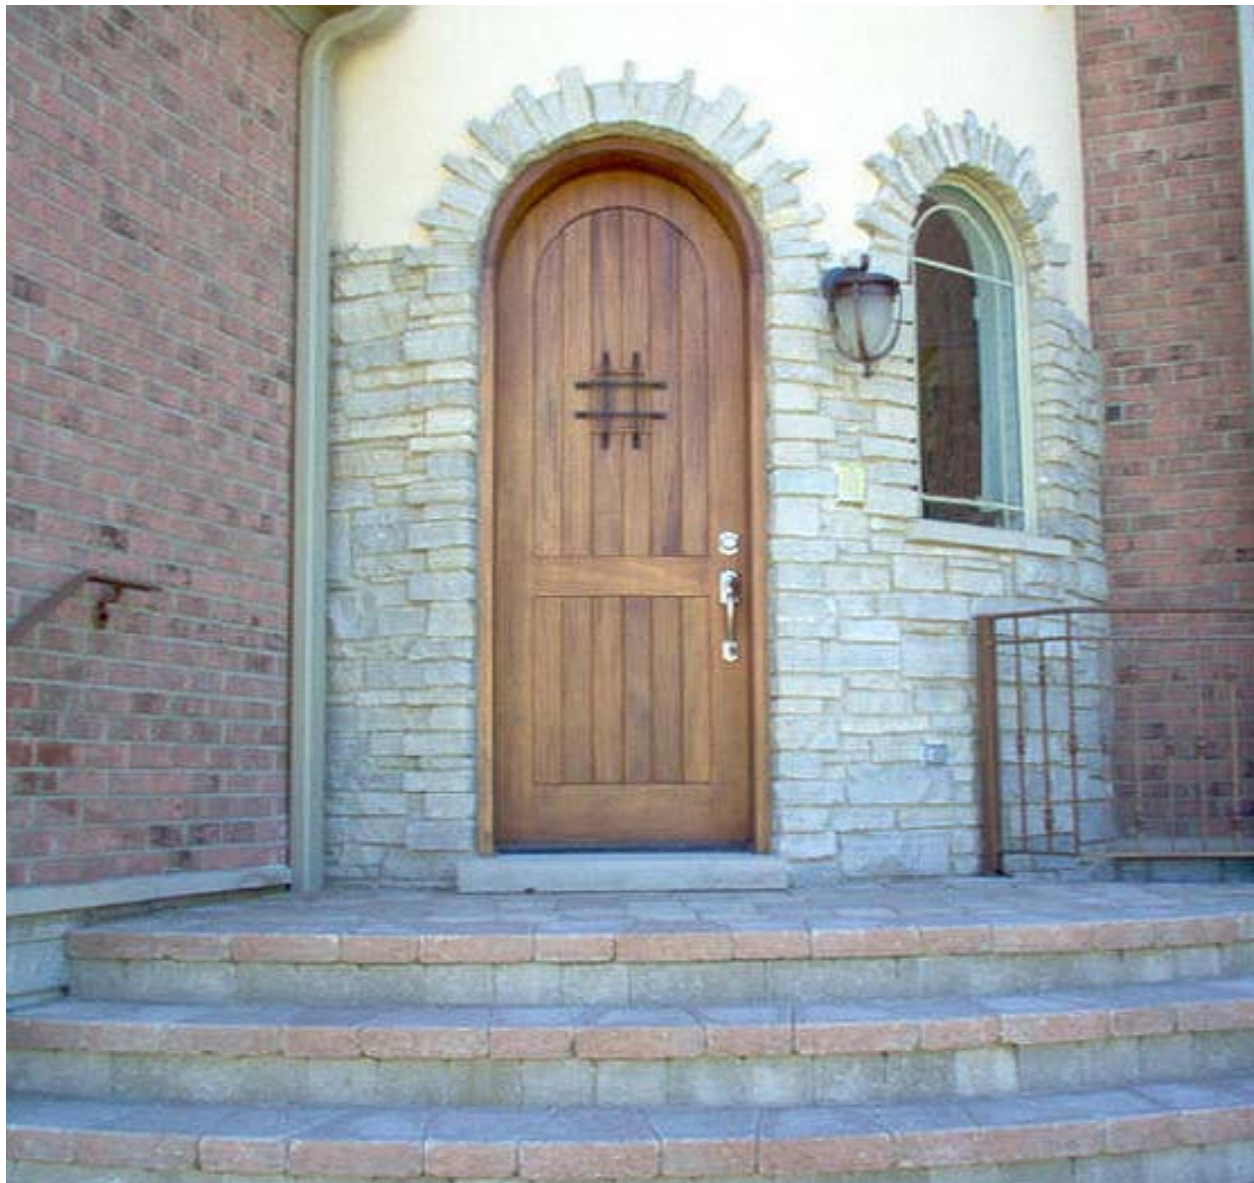

480-A

WESTERN ARCH

www.beveled.com
(800) 899-0339

- *Crafted in Knotty Alder & Mahogany*
- *Pre-Hanging & Pre-Finishing Available*
- *Doors available up to 42" wide*
- *6'-8" & 8'-0" Heights*
- *Custom Sizes Available*
- *Decorative Clavos & Straps for Detailing*