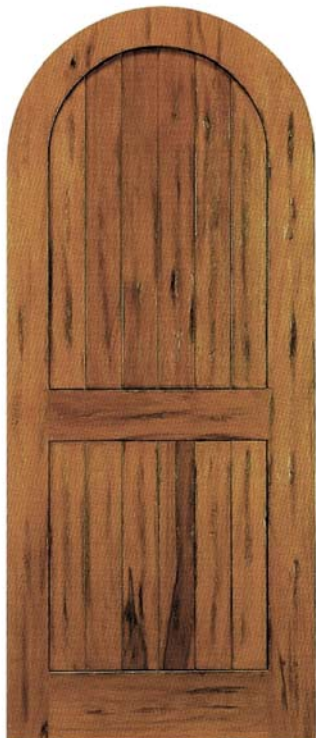

WESTERN ARCH

www.beveled.com
(800) 899-0339

shown above:

465-A DOOR WITH 1100-A WRAP AROUND TRANSOM

DESIGN DETAILS

www.beveled.com

(800) 899-0339

Doors are Knotty Alder & Mahogany

1160-A

1180-A

1120-A

1130-A

DESIGN DETAILS

www.beveled.com

(800) 899-0339

Doors are Knotty Alder & Mahogany

Doors are Knotty Alder & Mahogany

410-A

425-A

455-A

465-A

440-A

450-A

460-A

480-A

WESTERN ARCH

www.beveled.com
(800) 899-0339

- *Crafted in Knotty Alder & Mahogany*
- *Pre-Hanging & Pre-Finishing Available*
- *Doors available up to 42" wide*
- *6'-8" & 8'-0" Heights*
- *Custom Sizes Available*
- *Decorative Clavos & Straps for Detailing*