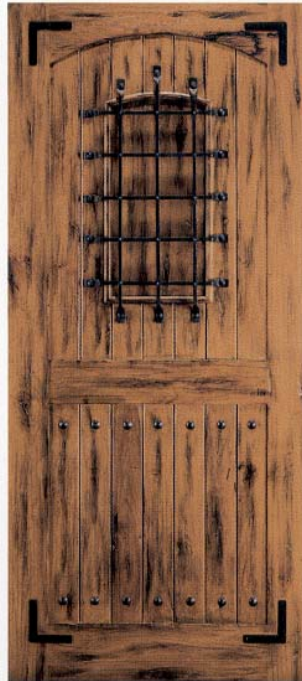

WESTERN SERIES

www.beveled.com
(800) 899-0339

shown above:

SW-183 (with speakeasy)

DESIGN DETAILS

Doors are Knotty Alder

www.beveled.com

(800) 899-0339

SW-176 with speakeasy

SW-176 operable panels

SW-178 with speakeasy

SW-179 with speakeasy

SW-180 operable panels

SW-176 with speakeasy

SW-178 with speakeasy

SW-179 with speakeasy

DESIGN DETAILS

Doors are Knotty Alder

www.beveled.com

(800) 899-0339

SW-160

SW-161

SW-162

SW-163

SW-164

SW-165

SW-166

SW-167

DESIGN DETAILS

Doors are Knotty Alder

www.beveled.com

(800) 899-0339