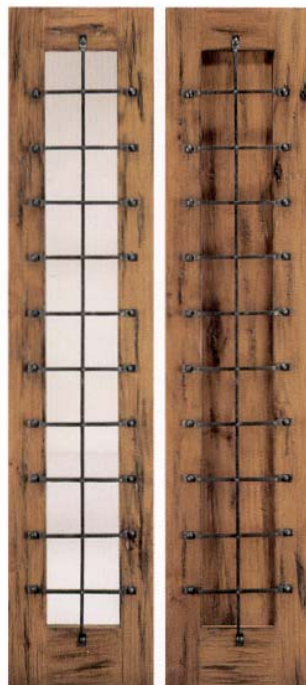

DESIGN DETAILS

Doors are Knotty Alder

www.beveled.com

(800) 899-0339

SW-160

SW-161

SW-162

SW-163

DESIGN DETAILS

www.beveled.com

(800) 899-0339

Doors are Knotty Alder

SW-187

SW-186

SW-184 with *speakeasy*

SW-185

SW-188

SW-189

SW-50

SW-51

SW-53

SW-52

operable panels

DESIGN DETAILS

www.beveled.com
(800) 899-0339

Doors are Knotty Alder

SW-179

SW-190

SW-191

SW-192

WESTERN SERIES

www.beveled.com
(800) 899-0339