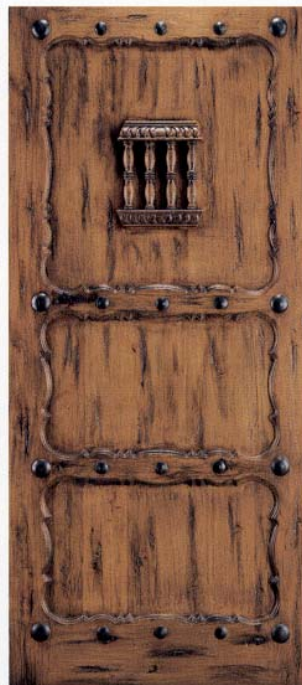

WESTERN SERIES

www.beveled.com
(800) 899-0339

shown above:

SW-183 (with speakeasy)

DESIGN DETAILS

Doors are Knotty Alder

www.beveled.com

(800) 899-0339

SW-176 with speakeasy

SW-176 operable panels

SW-178 with speakeasy

SW-179 with speakeasy

SW-180 operable panels

SW-176 with speakeasy

SW-178 with speakeasy

SW-179 with speakeasy

DESIGN DETAILS

Doors are Knotty Alder

www.beveled.com

(800) 899-0339

SW-160

SW-161

SW-162

SW-163

SW-164

SW-165

SW-166

SW-167

DESIGN DETAILS

Doors are Knotty Alder

www.beveled.com

(800) 899-0339