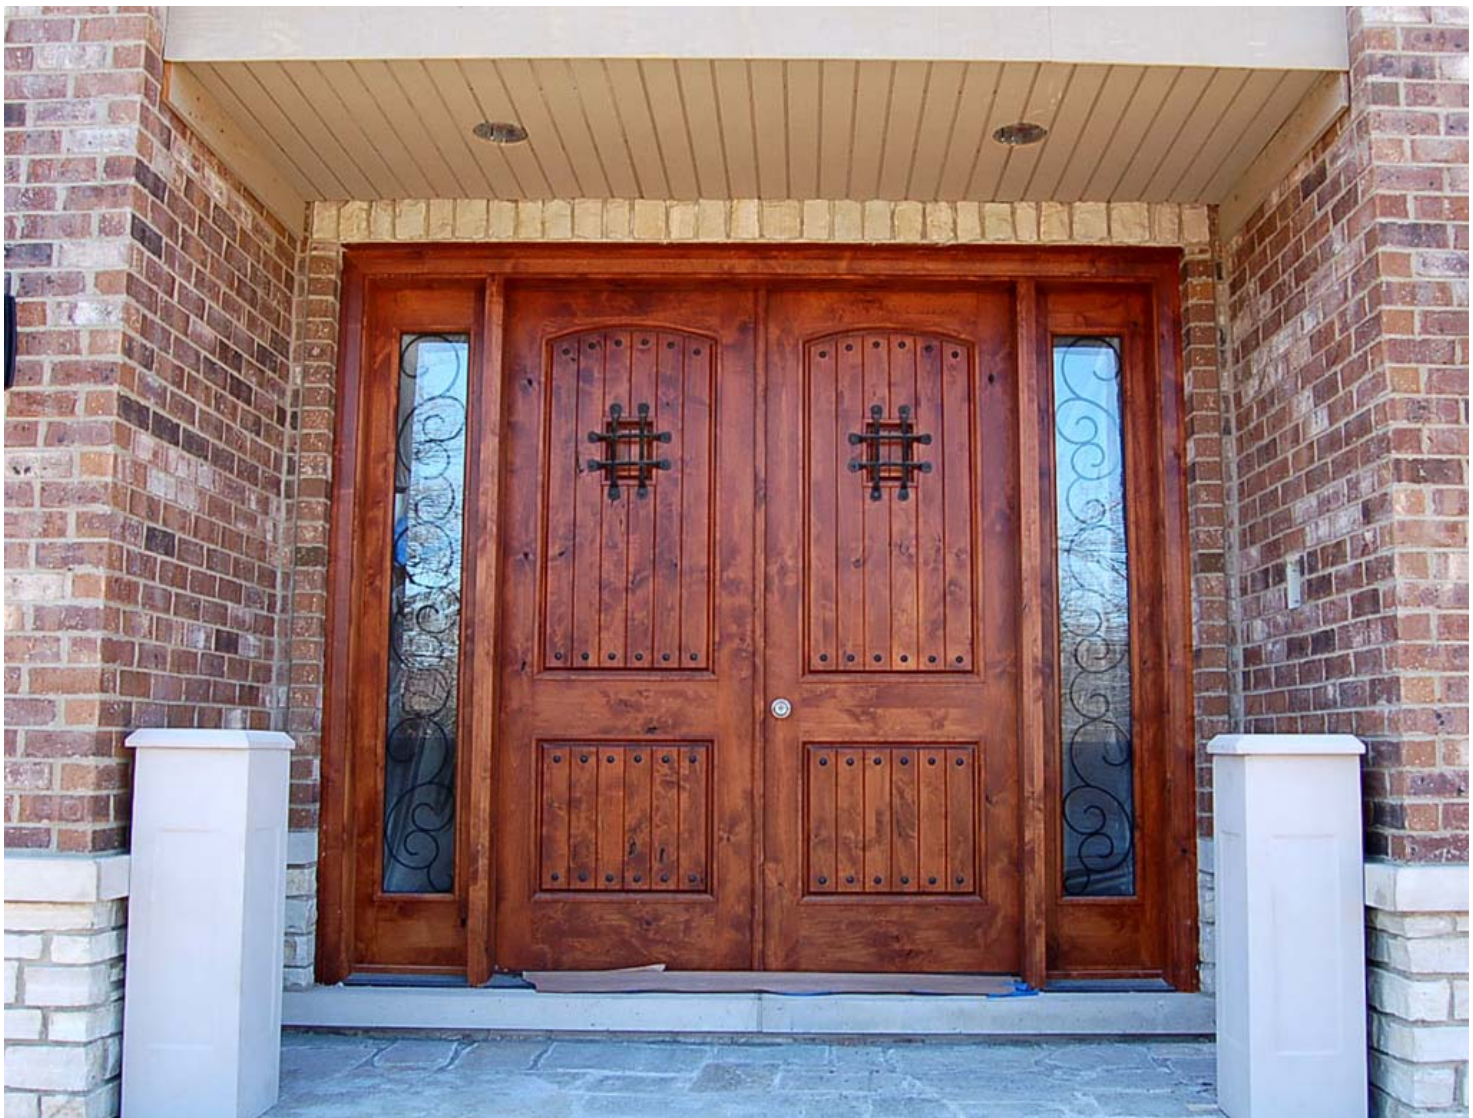

WESTERN SERIES

www.beveled.com
(800) 899-0339

- *Crafted in Knotty Alder*
- *Pre-Hanging & Pre-Finishing Available*
- *Doors available up to 42" wide*
- *6'-8" & 8'-0" Heights*
- *Custom Sizes Available*
- *Decorative Clavos & Straps for Detailing*

shown above:

*SW-183 (with speakeasy)
Doors are 8'0" high*